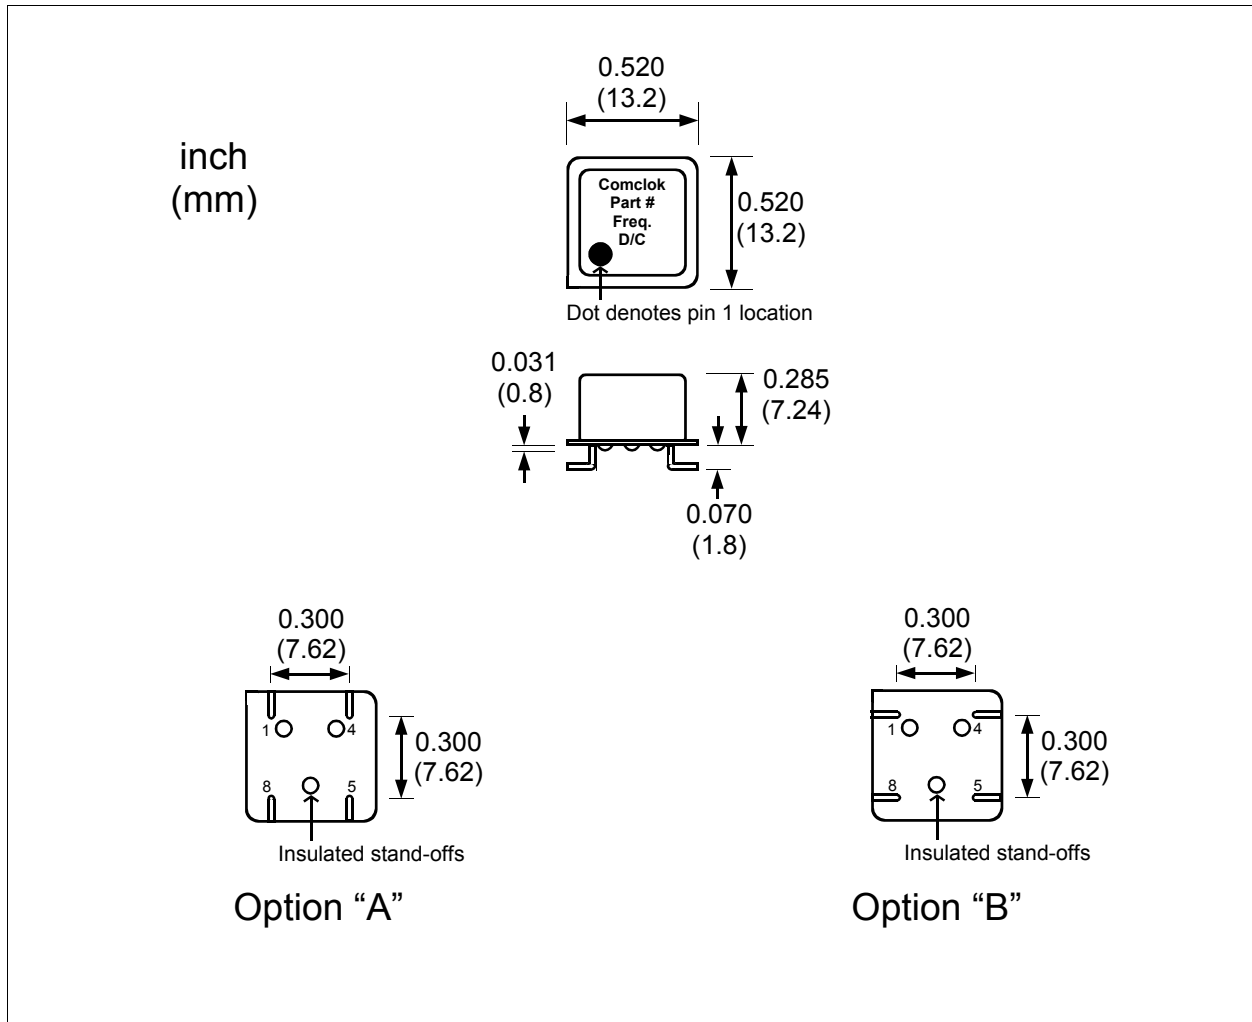

Gull Wing Package Dimensions Half Size Series

CM, CO, CT, CU,
CV, CW, CX Series

function	pin
N.C. or En/Dis	1
Ground	4
Output	5
Vcc	8

CY, CZ Series

function	pin
V. Control	1
Ground	4
Output	5
Vcc	8

Comclok, Inc.