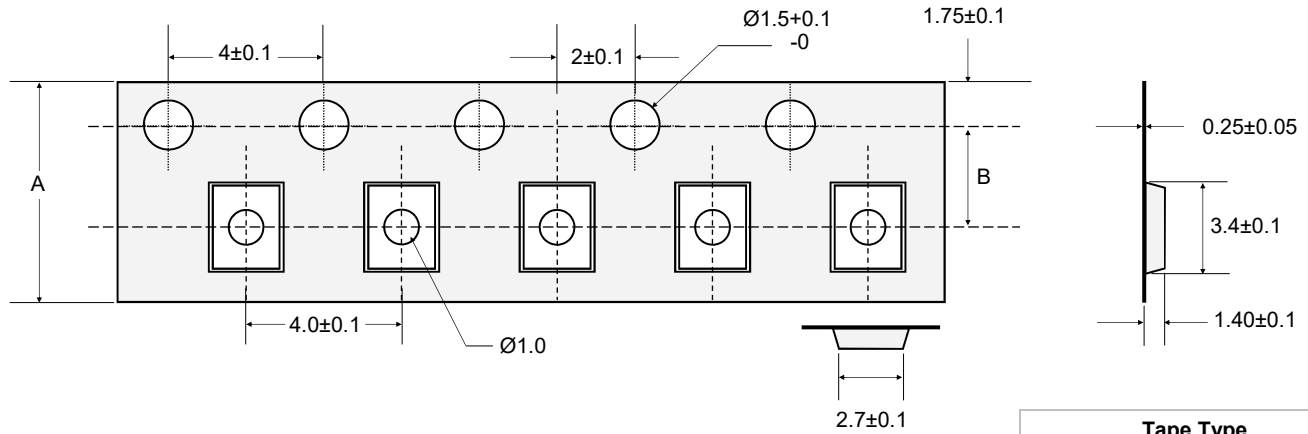

► Tape (Carrier) Dimensions

► The Direction of Packing

Tape Type		
	Type 1	Type 2
A	12	8 ± 0.2
B	5.5 ± 0.05	3.5 ± 0.05

► Reel Dimensions

Reel Type		
	Type 1	Type 2
A	16.0 ± 1.4	12.0 ± 1.4
B	13.0 ± 0.3	9.0 ± 0.3

** Q'ty: 3000pcs/reel

Unit: mm

Transko Electronics, Inc reserves the right to make changes to the product (s), service (s), and specification (s) described herein without notice. See "Terms of Sale" for details on our website.