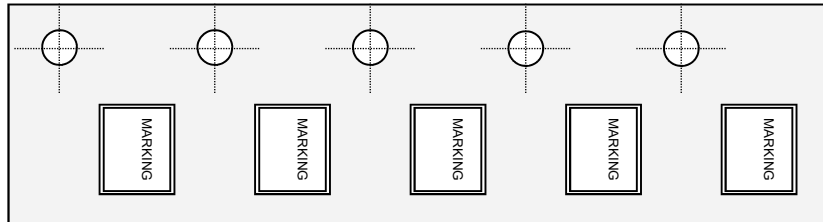

► Tape (Carrier) Dimensions

► The Direction of Packing

Tape Type		
	Type 1	Type 2
A	12	8 ± 0.2
B	5.5 ± 0.05	3.5 ± 0.05

► Reel Dimensions

Reel Type		
	Type 1	Type 2
A	16.0 ± 1.4	12.0 ± 1.4
B	13.0 ± 0.3	9.0 ± 0.3

** Q'ty: 3000pcs/reel

Unit: mm

Transko Electronics, Inc reserves the right to make changes to the product (s), service (s), and specification (s) described herein without notice. See "Terms of Sale" for details on our website.