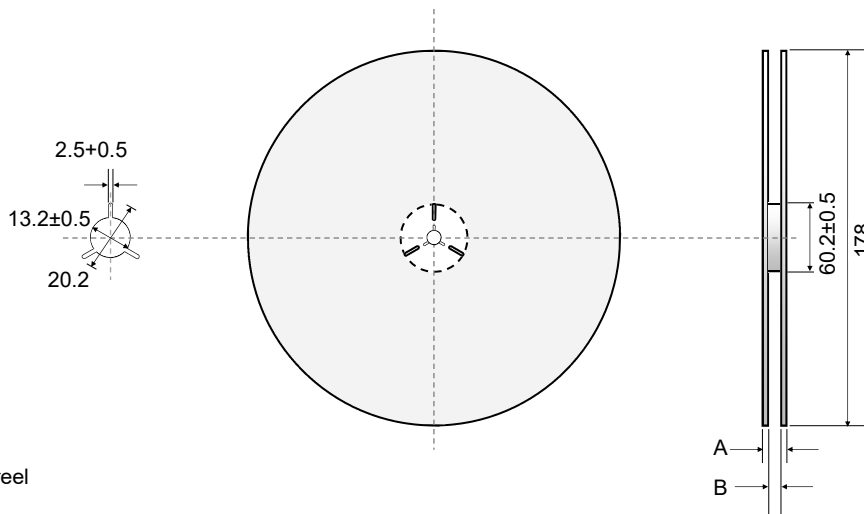

► Tape (Carrier) Dimensions

► The Direction of Packing

Tape Type		
	Type 1	Type 2
A	12	8 ± 0.2
B	5.5 ± 0.05	3.5 ± 0.05

► Reel Dimensions

Reel Type		
	Type 1	Type 2
A	16.0 ± 1.4	12.0 ± 1.4
B	13.0 ± 0.3	9.0 ± 0.3