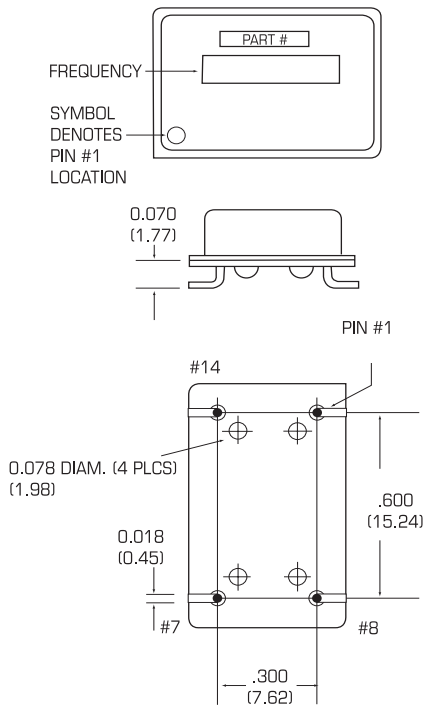

DIMENSIONS

DIMENSIONS Inches (mm)

Full Size 14-pin DIP

Half Size 8-pin DIP

14-pin DIP Compatible, Gull Wing Leads

Suggested Pad Size