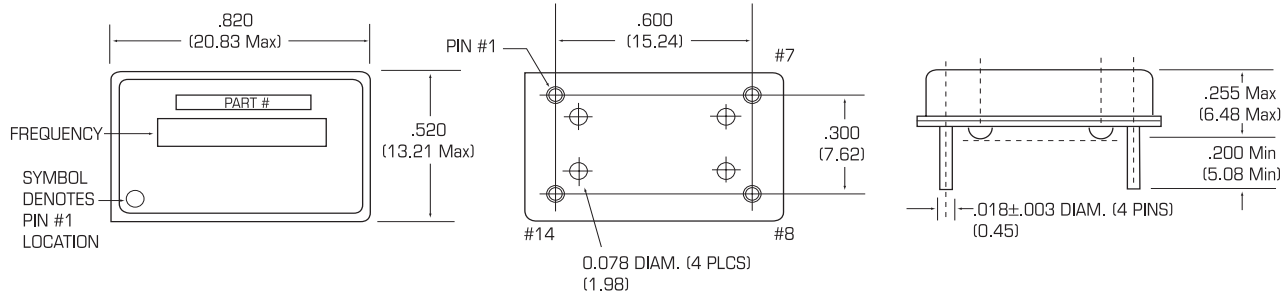

DIMENSIONS

DIMENSIONS Inches (mm)

Full Size 14-pin DIP

Half Size 8-pin DIP

14-pin DIP Compatible, Gull Wing Leads

Suggested Pad Size