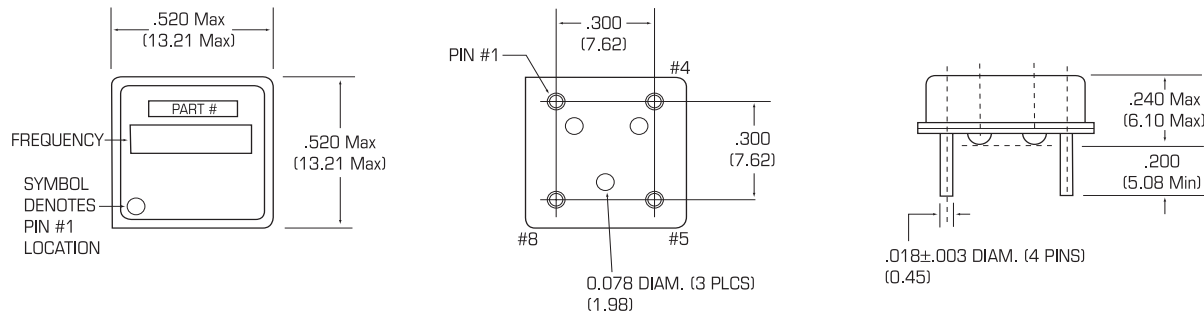

DIMENSIONS

DIMENSIONS Inches (mm)

Full Size 14-pin DIP

Half Size 8-pin DIP

14-pin DIP Compatible, Gull Wing Leads

Suggested Pad Size